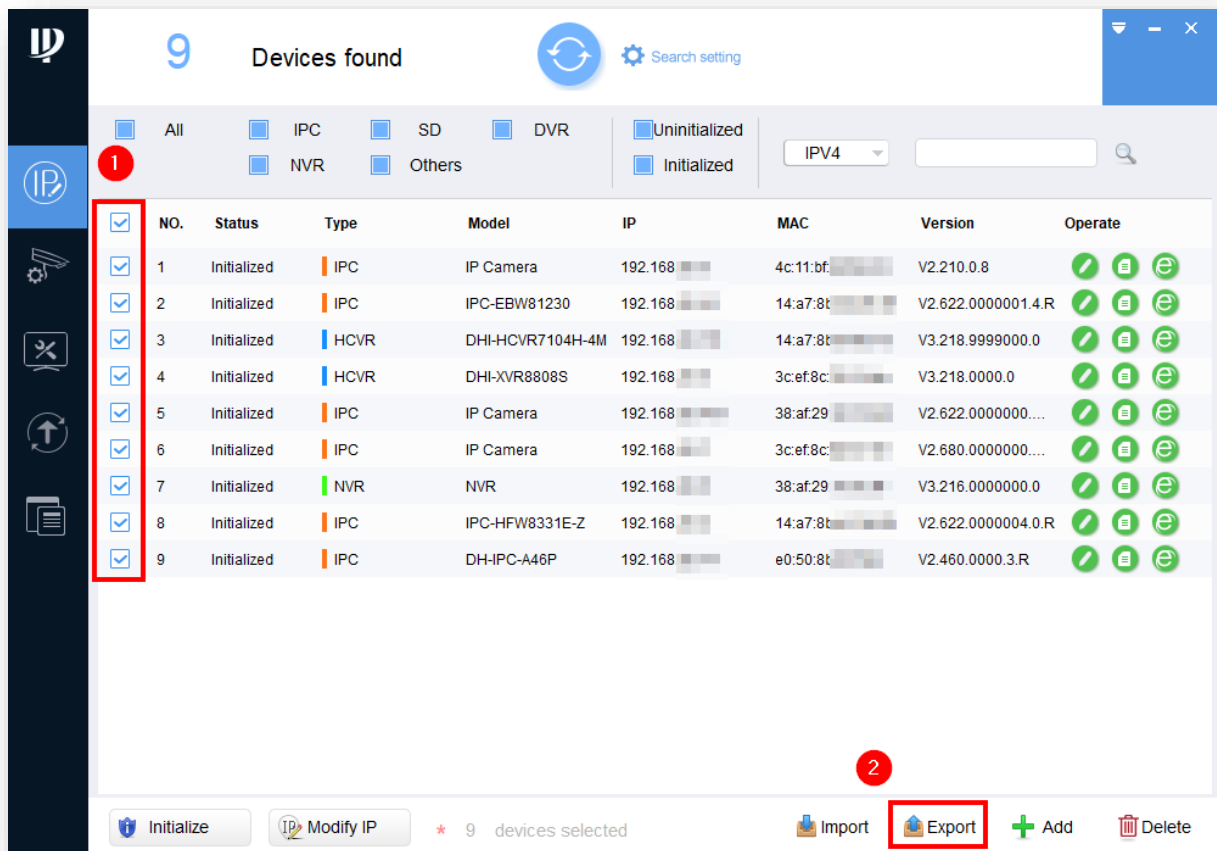

1 Export

Zuerst die gewünschten Geräte anwählen und exportieren