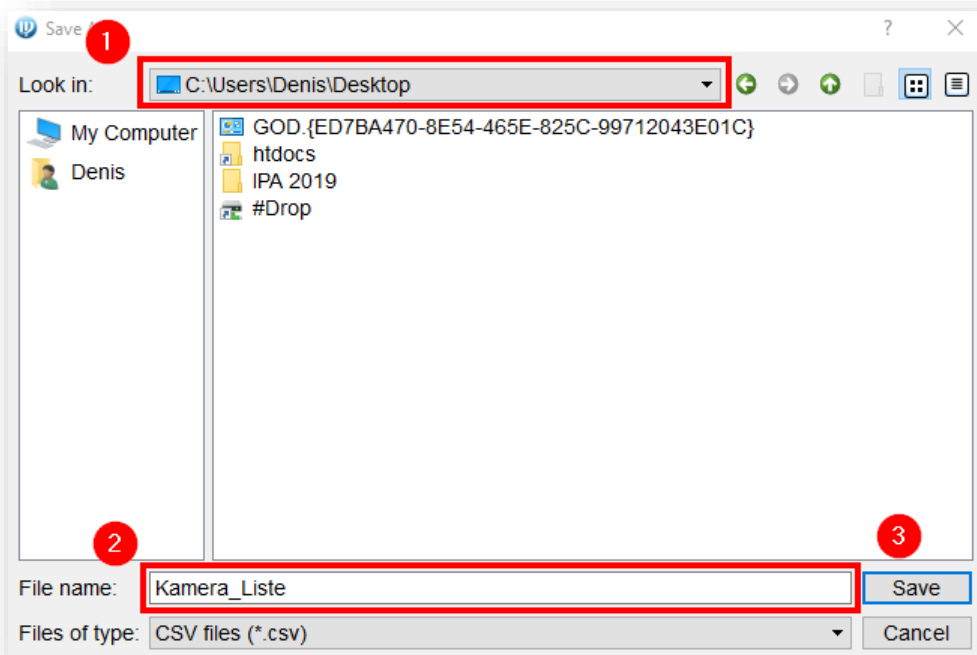

Speicherpfad auswählen und als CSV Datei abspeichern